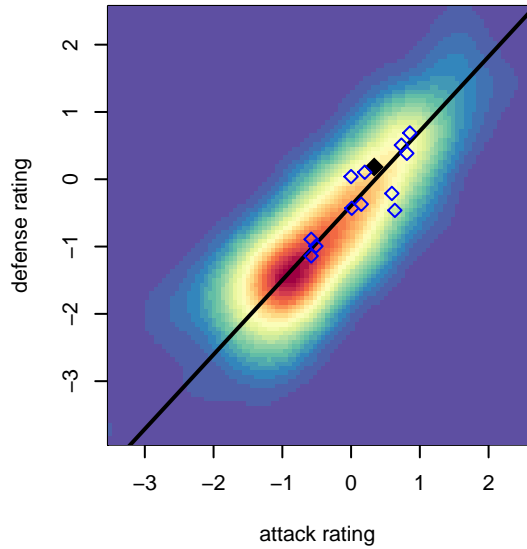

**attack and defense rating
relative to others at age
and all opponents in last 13 months**