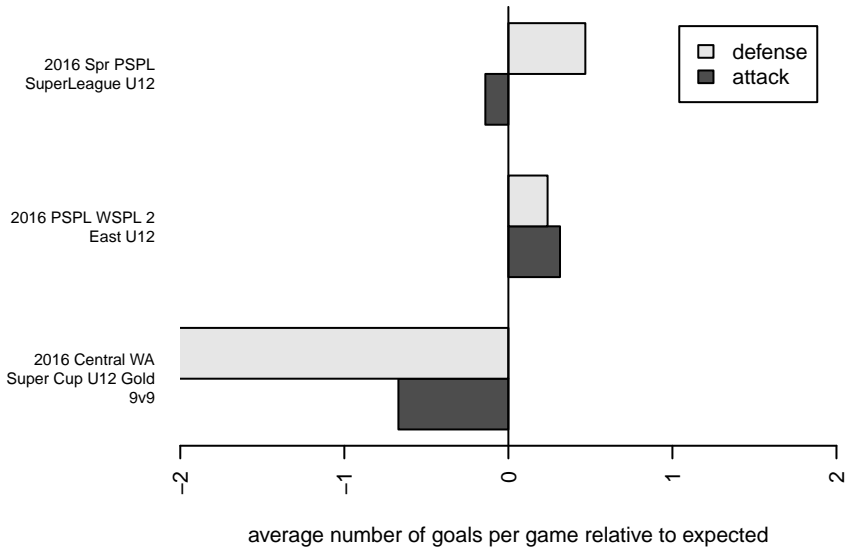

Performance relative to 13 month average