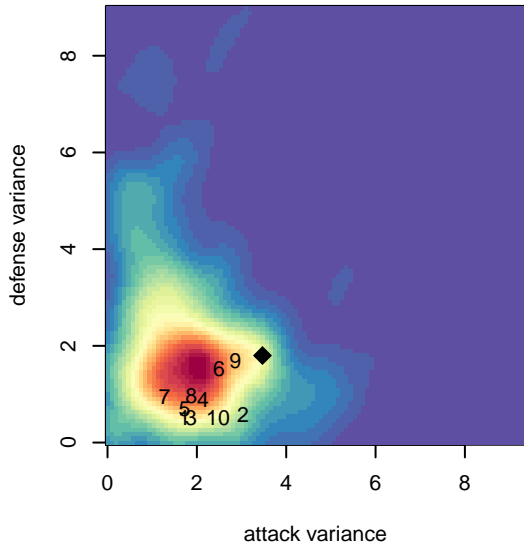

**attack and defense variance (black dot)
relative to other teams
and top 10 in region**