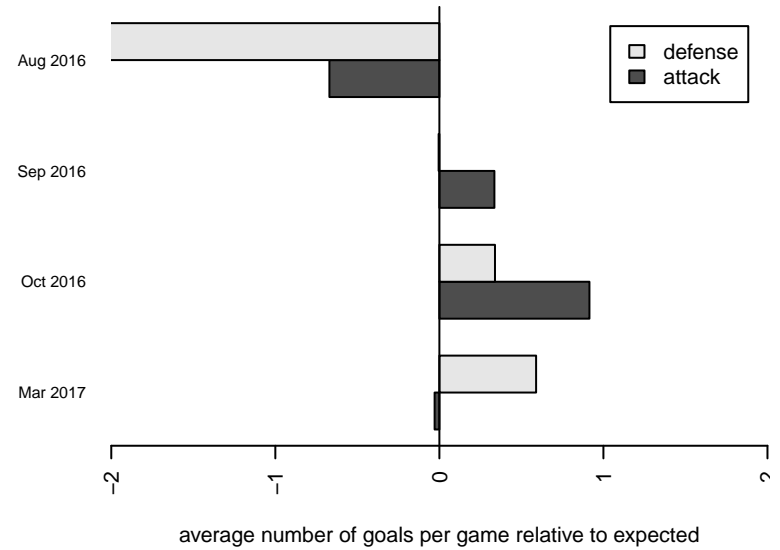

Performance relative to 13 month average