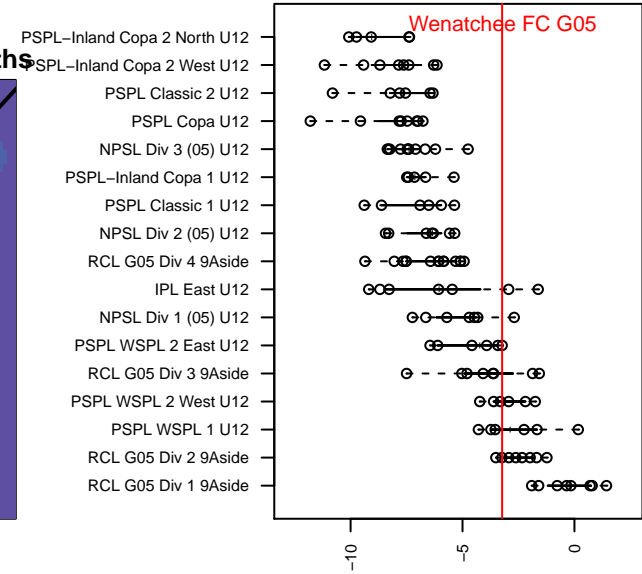

**attack and defense rating
relative to others at age
and all opponents in last 13 months**