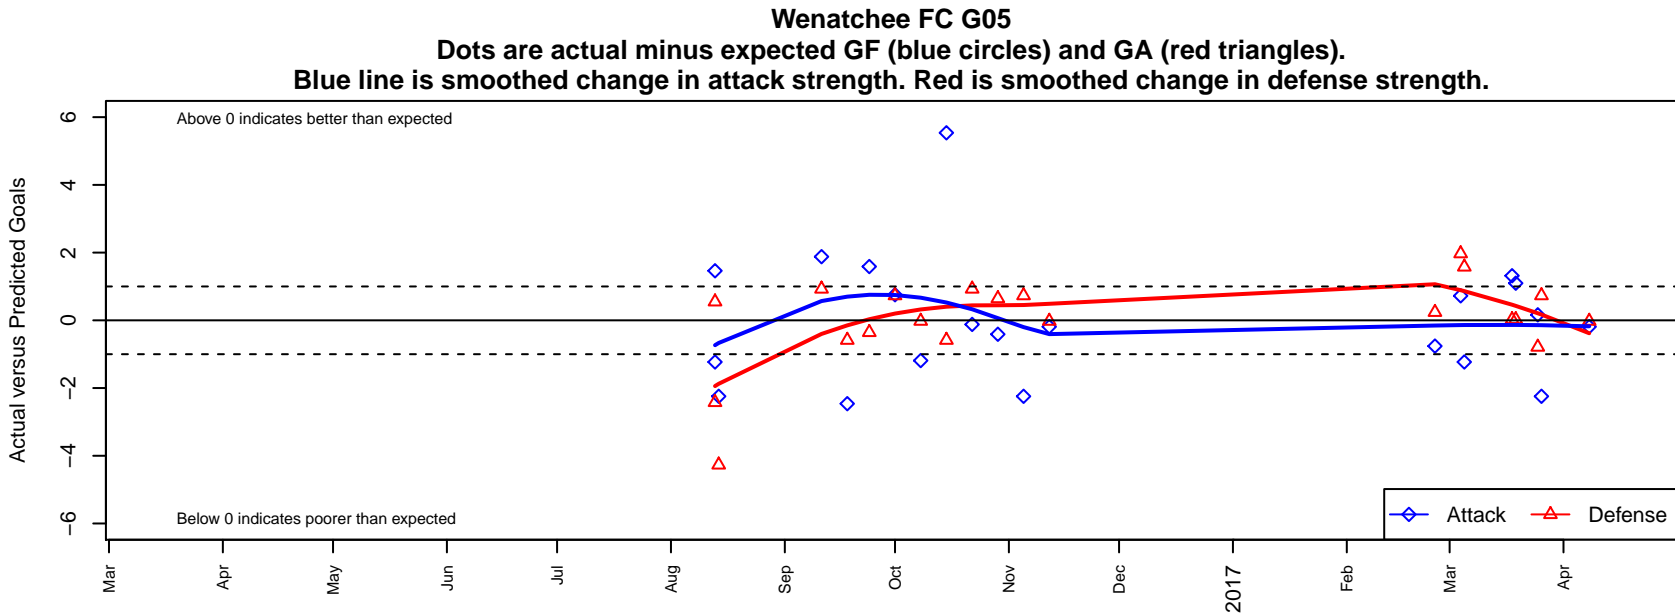

**attack and defense variance (black dot)
relative to other teams
and top 10 in region**

**attack and defense rating
relative to others at age
and all opponents in last 13 months**

Wenatchee FC G05

Wenatchee FC
Wenatchee, WA
G05 total strength=875
attack=1.4 defense=1.2
fall league = PSPL WSPL 2 East U12
spr league = Spr PSPL SuperLeague U12
notes= Cosina 2016

alt names used:
Wenatchee FC GU12 Cosina
WENATCHEE FCCOSINAG-05
Wenatchee FC Cosina G05
WENATCHEE FC COSINAG-05 (WA)

Venues played:
2016 Central WA Super Cup U12 Gold 9v9
2016 PSPL WSPL 2 East U12
2016 Spr PSPL SuperLeague U12